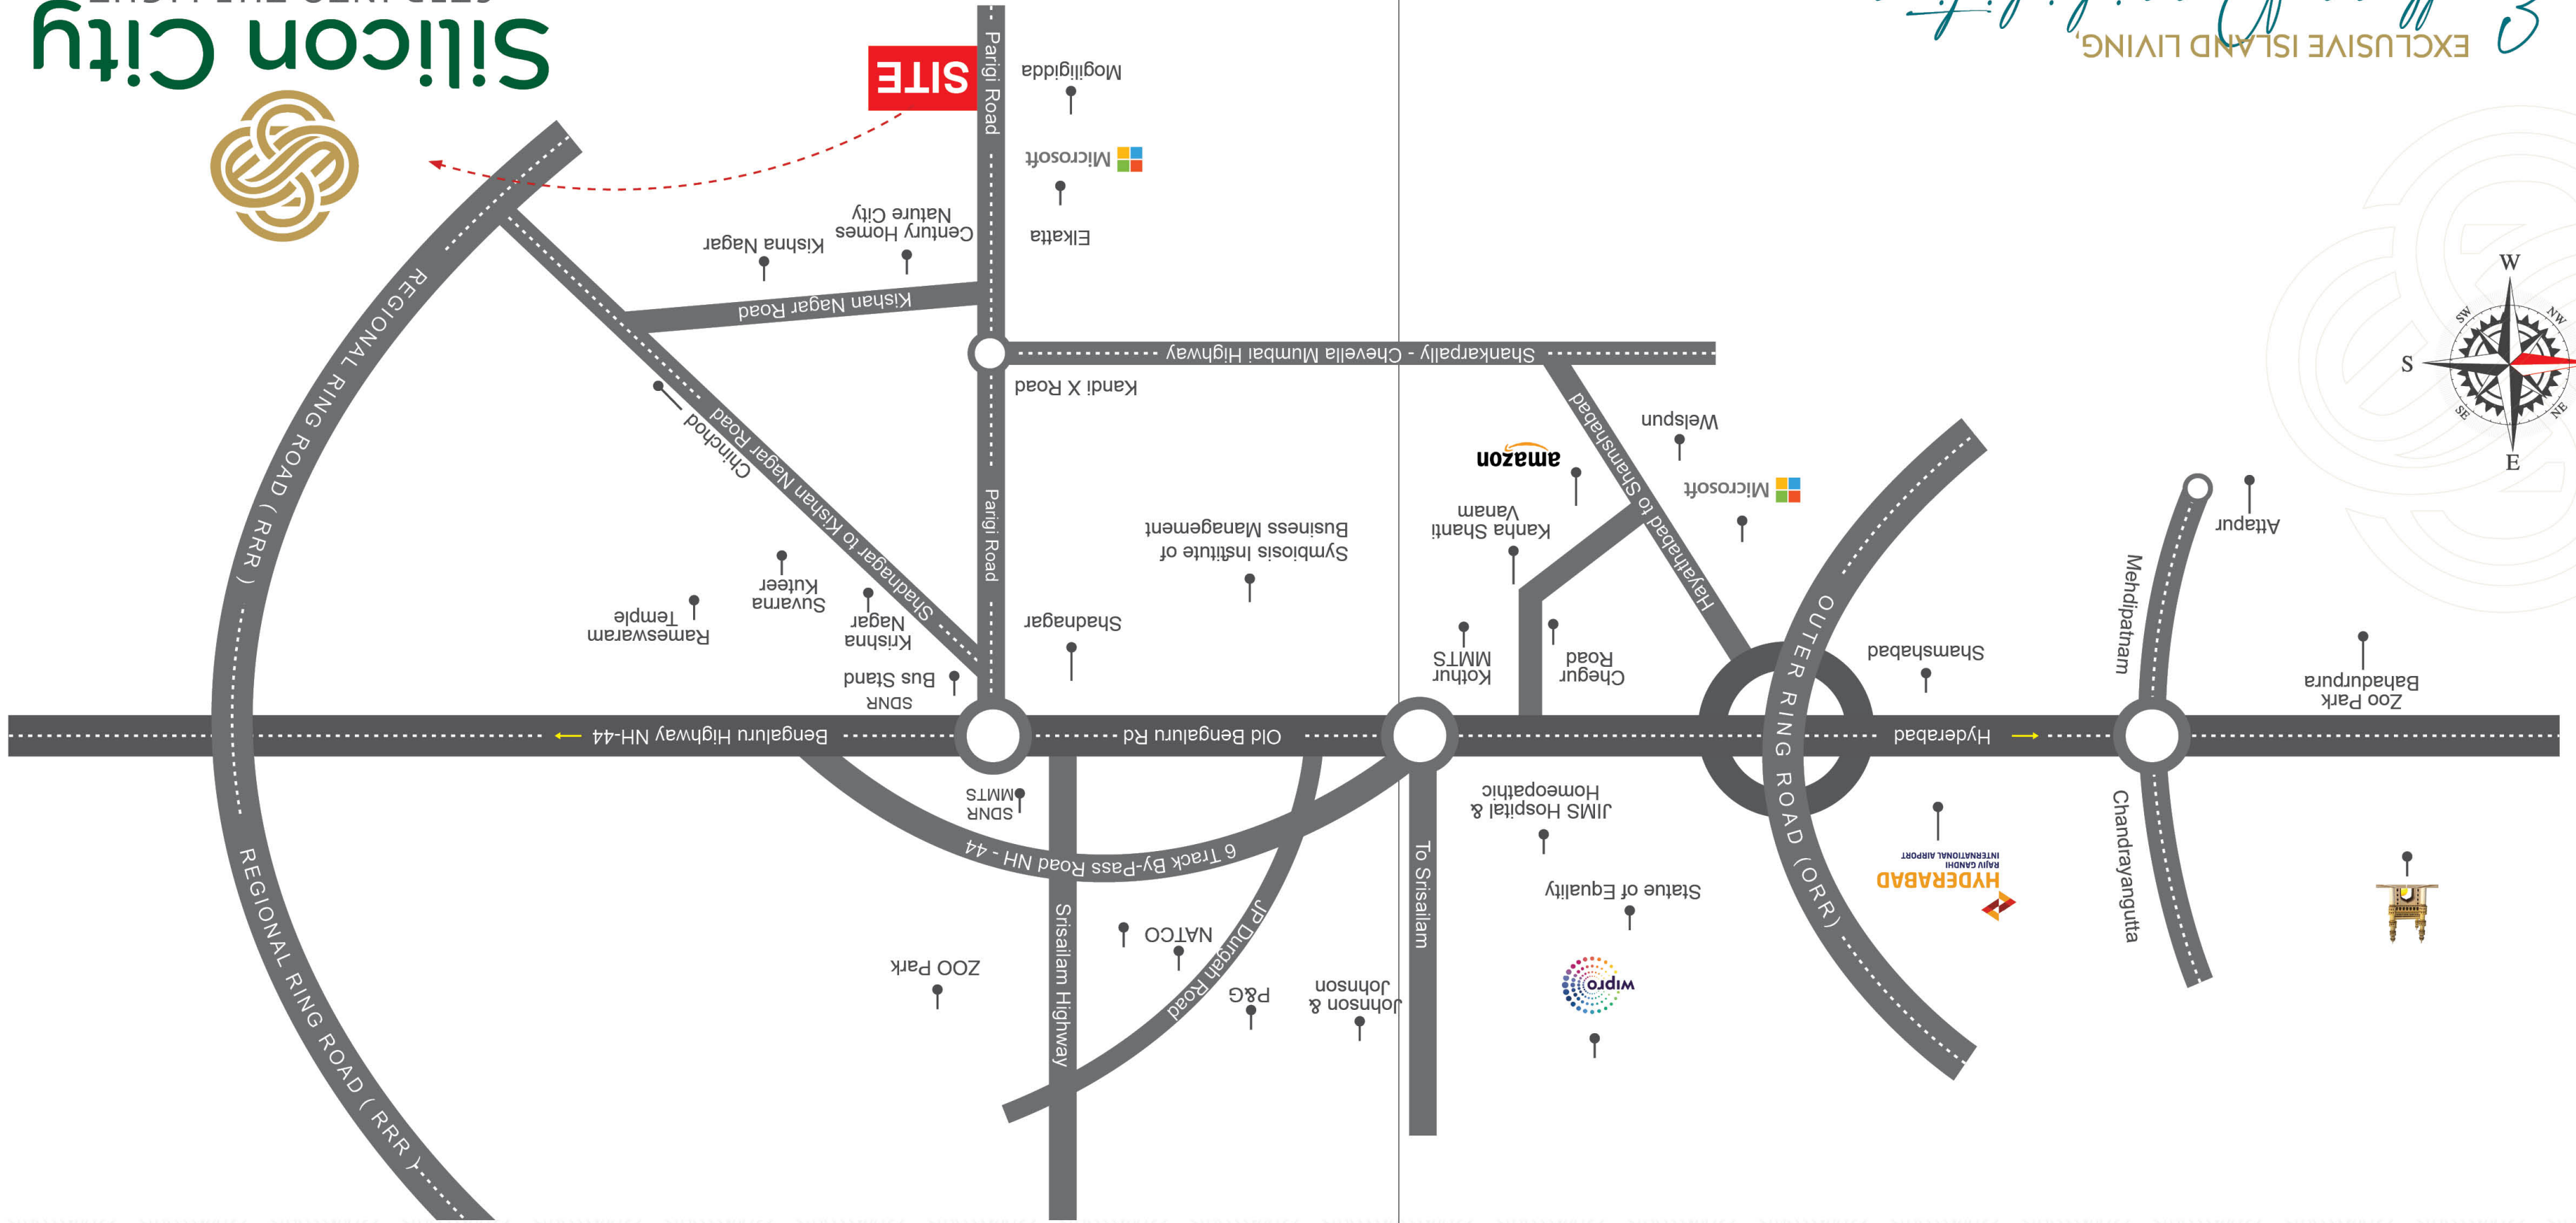

STEP INTO THE LIGHT
Silicon City

EXCLUSIVE ISLAND LIVING
Endless Possibilities.

Scan QR for Office Location

Silicon City
Master Plan

Flat No.: 1102, 10th Floor, Vasavi MPM Grand, Pillar No.: 1065,
Ameerpet Metro Junction, Hyderabad - 500 038.

Concept by:
Kreadz
9588 11 9906
www.kreadz.com

PROFESSIONALS IN LUXURY
Experts in real estate

Making your everyday
A little bit magical

Silicon City
STEP INTO THE LIGHT

Silicon City is a dream, your dream which has been in the waiting since forever — a 200+ acre mega layout project that brings your long-awaited dream to life. Designed with vision and built with passion, it's not just a place to live, but a lifestyle to cherish. Located close to landmarks like the Statue of Equality, Welspun, Microsoft, EGG Way, Kanha Shanti Vanam, and Shamshabad International Airport, Silicon City offers the perfect balance of peace and connectivity.